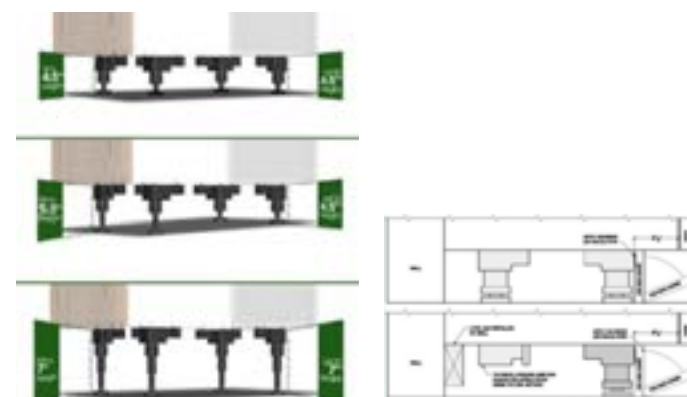

Ножки-уровни и место для удара ногой из ПВХ

Шкафы шириной 91.44 см имеют 4 ножки; шкафы более 91.44 см имеют 6 ножек

Эти ножки-уровни их ПВХ могут регулироваться на высоту от 10.16 см до 17.78 см (как показано выше). При поставке шкафов ножки сложены. Просто отверните вниз и поставьте на место опорную часть. При закреплении на месте, она больше не может быть закрыта.

С ножками-уровнями, шкафы могут быть установлены как показано выше с использованием всех ножек или только передних. Эти уровни позволяют вам устанавливать шкафы на наклоненной для слива поверхности. После установки на нужном уровневы можете установить места