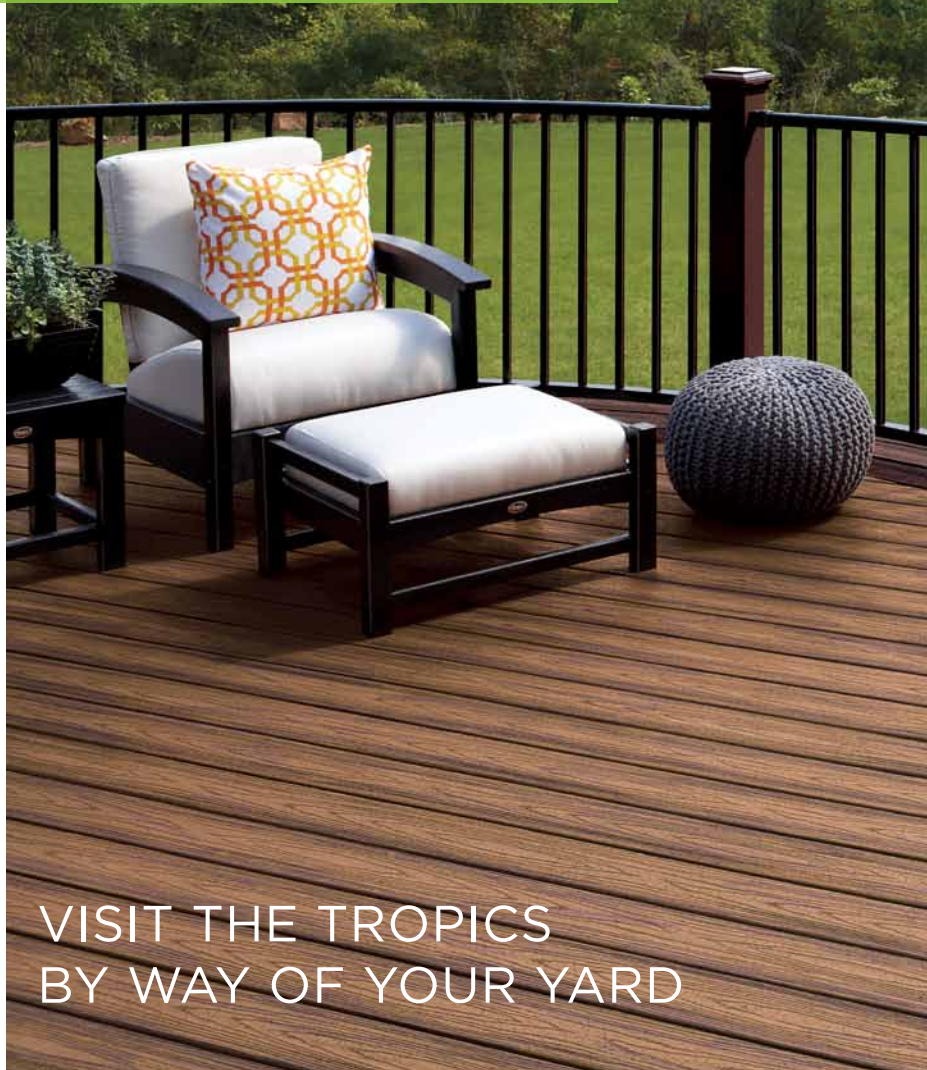

decking: Tiki Torch  
 railing: Trex® Reveal™  
 in Charcoal Black  
 with Trex post sleeves  
 in Vintage Lantern

**Trex** Transcend®  
 DECKING

VISIT THE TROPICS  
 BY WAY OF YOUR YARD

Like real tropical hardwood, Trex Transcend premium tropical decking features beautifully random streaking that varies from board to board. Our Lava Rock features a more subtle range of color; with Spiced Rum, the variety is more pronounced. And with our new Tiki Torch, the light-dark contrast is especially striking. All of this means, no matter what tropical colors you choose no two decks will look the same—creating a one-of-a-kind design for your one-of-a-kind tropical oasis.

NEW

Tiki Torch

Lava Rock

Spiced Rum

**INSTALLATION TIPS**

Capturing that exotic beauty when installing a Trex Transcend® deck in premium tropical colors is as easy as mixing and matching.

To start your deck design, mix and match all tropical boards on the job site.

Line them up—heavier streaking next to lighter streaking—to visualize the final look. The board-by-board color variation creates rich, random patterns full of lights and darks.

Take advantage of the organic patterns to create luxurious inlays and beautiful two-toned sections across the entire deck.