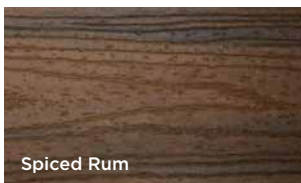

Spiced Rum

INSTALLATION TIPS

Capturing that exotic beauty when installing a Trex Transcend® deck in premium tropical colors is as easy as mixing and matching.