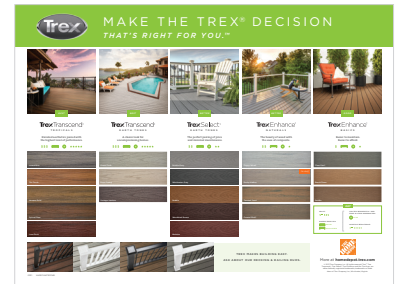

Makes good on its promises
**25-YEAR LIMITED RESIDENTIAL
AND FADE & STAIN WARRANTIES**

Lets forestfuls of trees grow and grow
**MADE OF 95% RECYCLED
MATERIALS IN THE USA**

LOCATED AT THE PRO DESK

DECKING WALL BOARD

This board lists all the available Trex decking colors.

RAILING WALL BOARD

This board educates customers about the different Trex railing lines.

COUNTER MAT

This mat compares all Trex product lines—including colors, price ranges and board profiles.

SAMPLE KIT

Use the samples to help your customer see what Trex colors are available.

ORDERING GUIDE

This Ordering Guide lists all the item numbers needed to order Trex materials for your customer.

LOCATED IN-AISLE