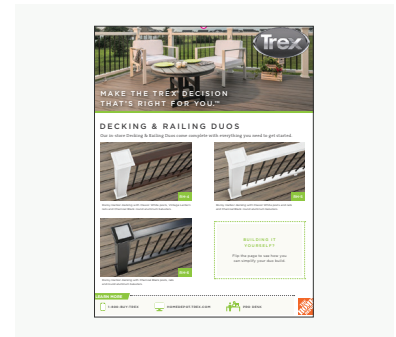

DECKING AND RAILING DUOS TEAR PAD

Easily find and order Trex Decking and Railing Duos.